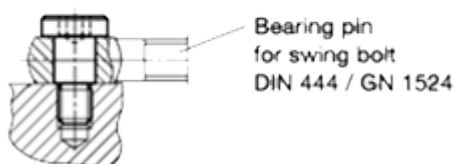

Article number: 207321M688NI

Description: E+G Shoulder screw
GN 732.1-M6-8-8-NI

Measures

Application example

d1	= M 6
d2	= 8 -0.05/-0.08
d3	= 14
l1 +0.20/+0.13	= 8
l2	= 8
l3	= 4
s	= 4
Weight in (g)	= 9