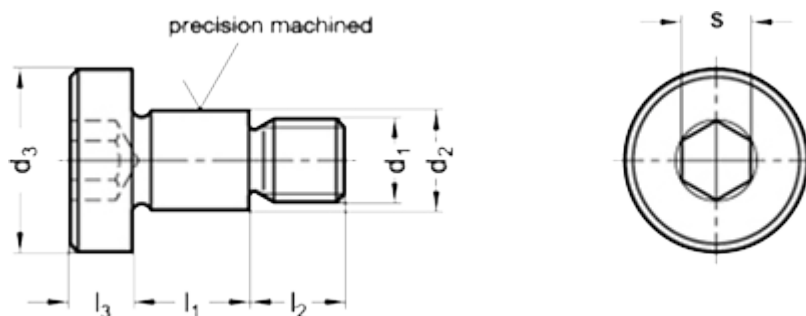

Article number: 207321M688NI

Description: E+G Shoulder screw
GN 732.1-M6-8-8-NI

Measures

Application example

d1	= M 6
d2	= 8 -0.05/-0.08
d3	= 14
l1 +0.20/+0.13	= 8
l2	= 8
l3	= 4
s	= 4
Weight in (g)	= 9